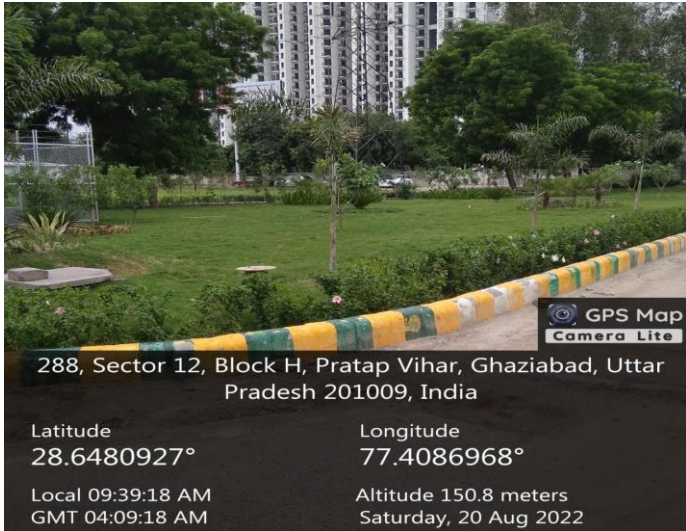

### 3. Pedestrian -friendly Pathways

## 5. Landscaping with Trees and Plants

288, Sector 12, Block H, Pratap Vihar, Ghaziabad, Uttar Pradesh 201009, India

Latitude  
28.6480927°

Longitude  
77.4086968°

Local 09:39:18 AM  
GMT 04:09:18 AM

Altitude 150.8 meters  
Saturday, 20 Aug 2022